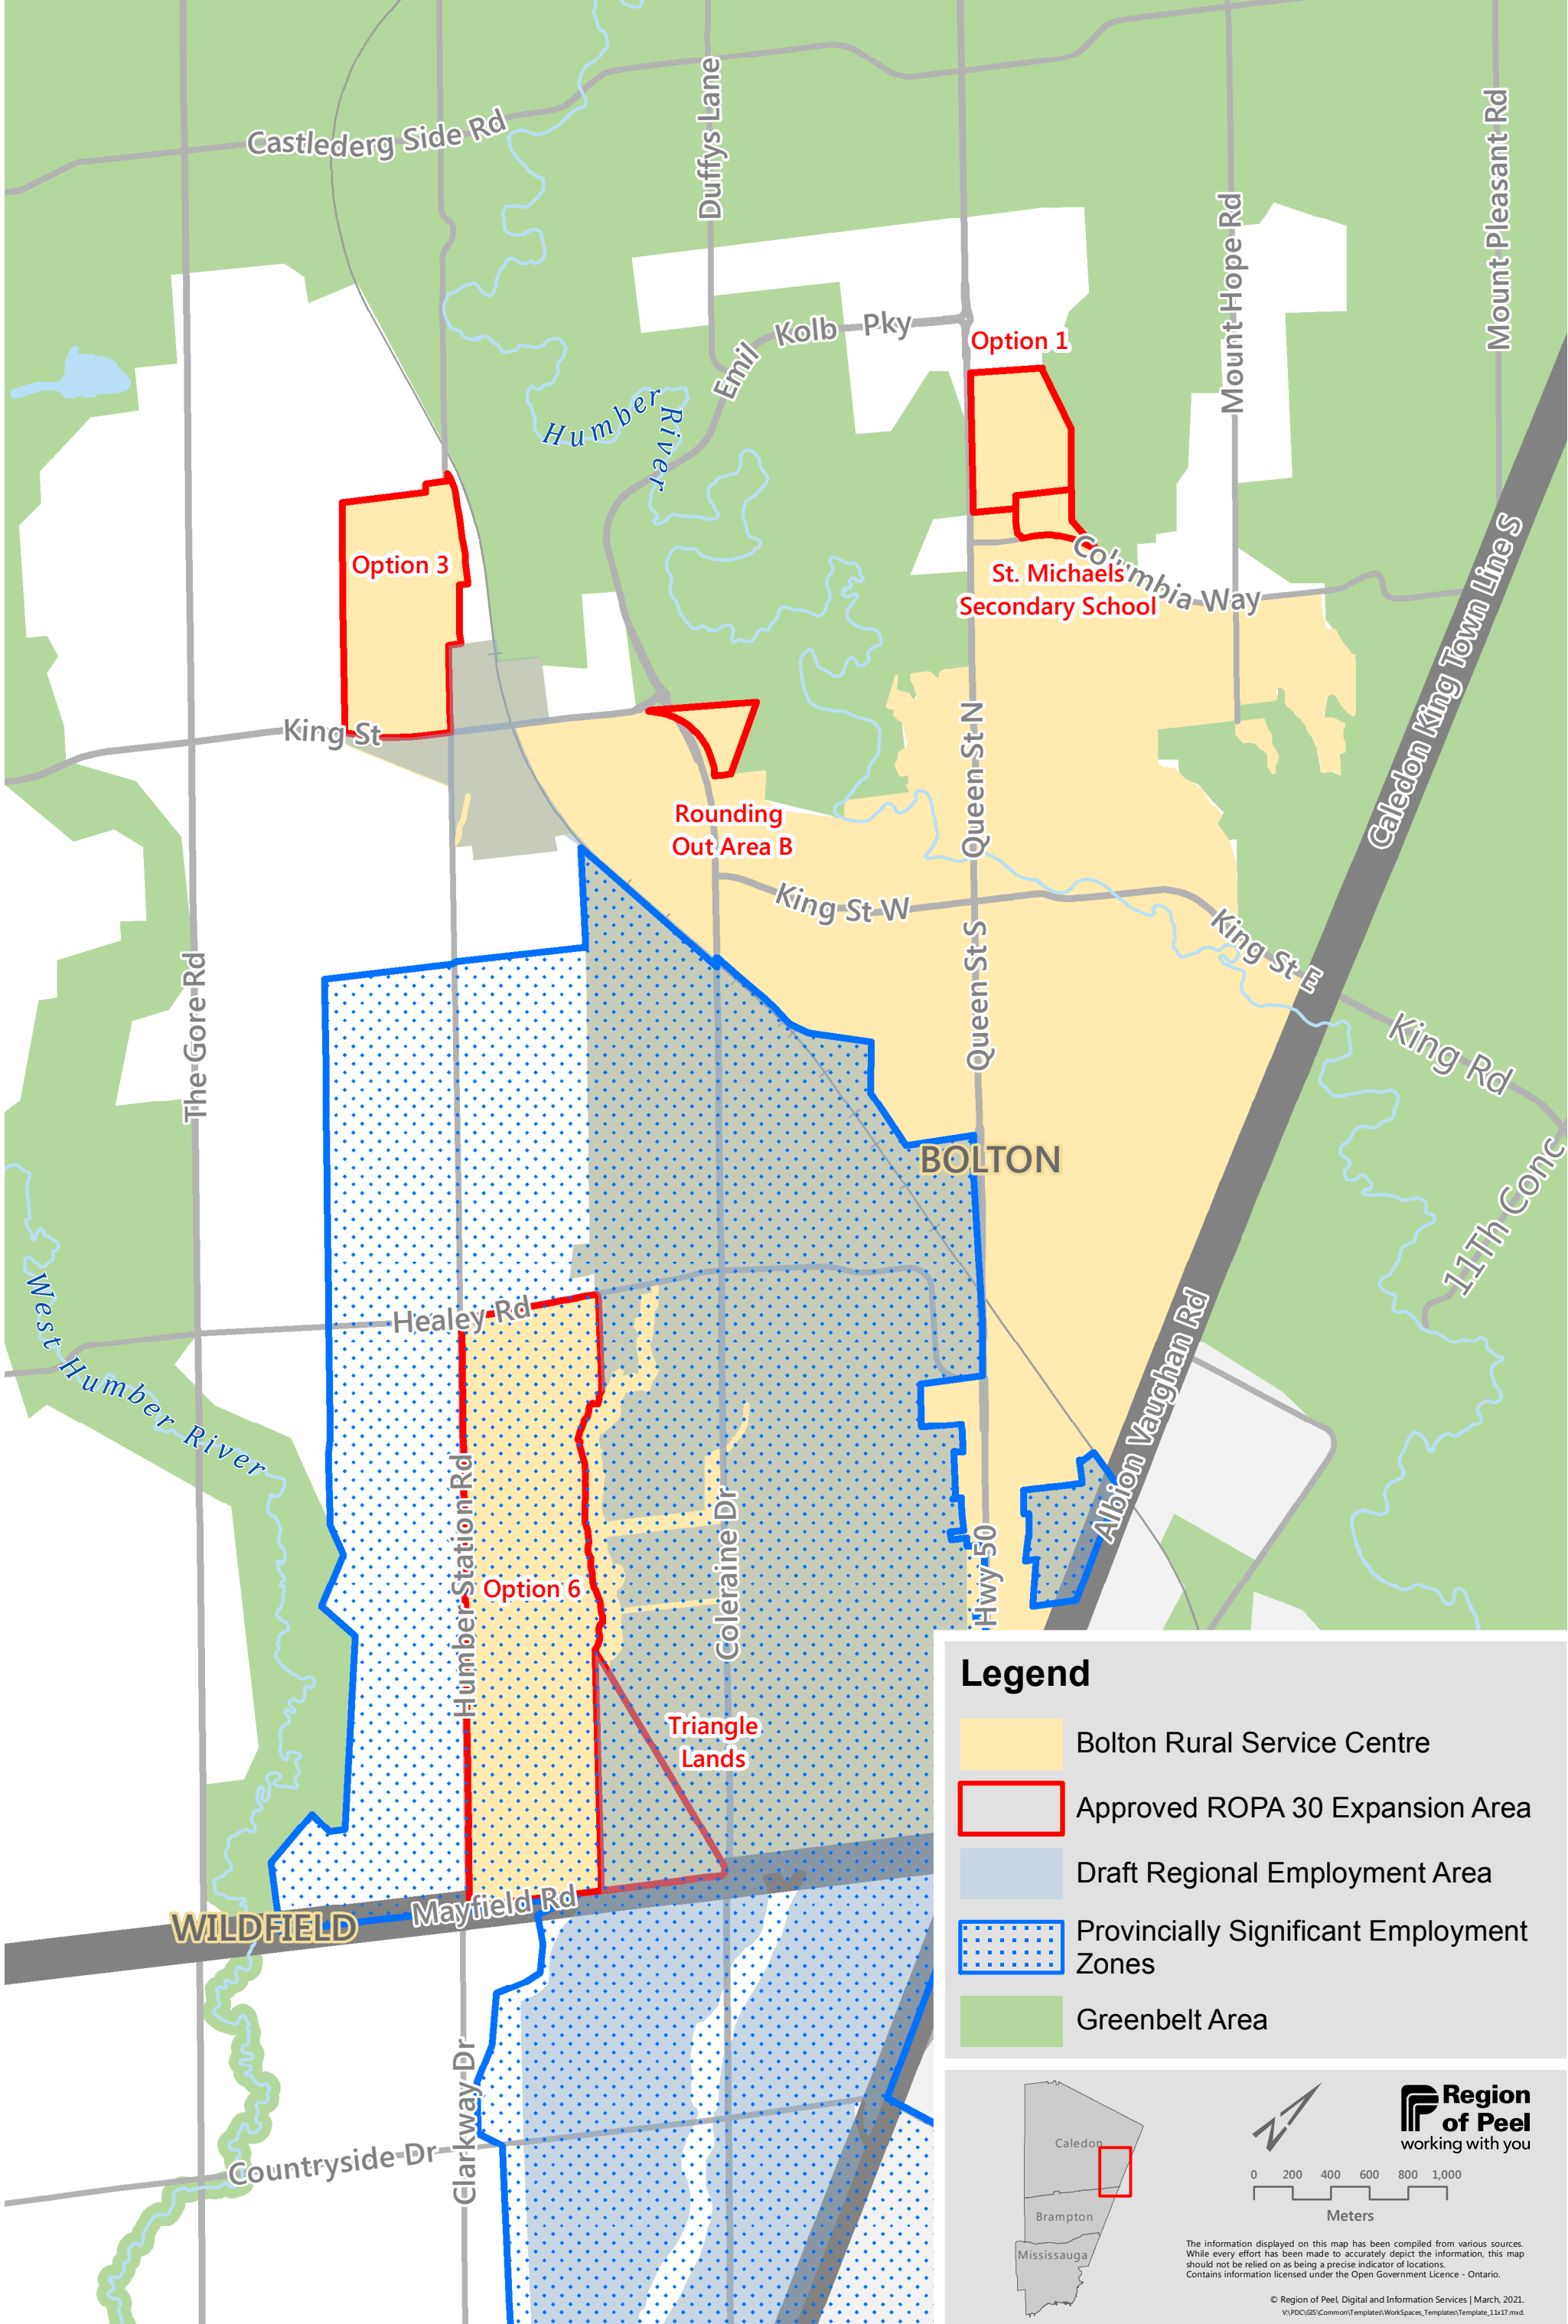

PROVINCIAL AND REGIONAL EMPLOYMENT POLICY LAYERS IN BOLTON

Legend

- Bolton Rural Service Centre
- Approved ROPA 30 Expansion Area
- Draft Regional Employment Area
- Provincially Significant Employment Zones
- Greenbelt Area

The information displayed on this map has been compiled from various sources. While every effort has been made to accurately depict the information, this map should not be relied on as being a precise indicator of locations. Contains information licensed under the Open Government Licence - Ontario.

© Region of Peel, Digital and Information Services | March, 2021.
 V:\PDC\GIS\Common\Templates\Workspaces\Templates\Template_11x17.mxd