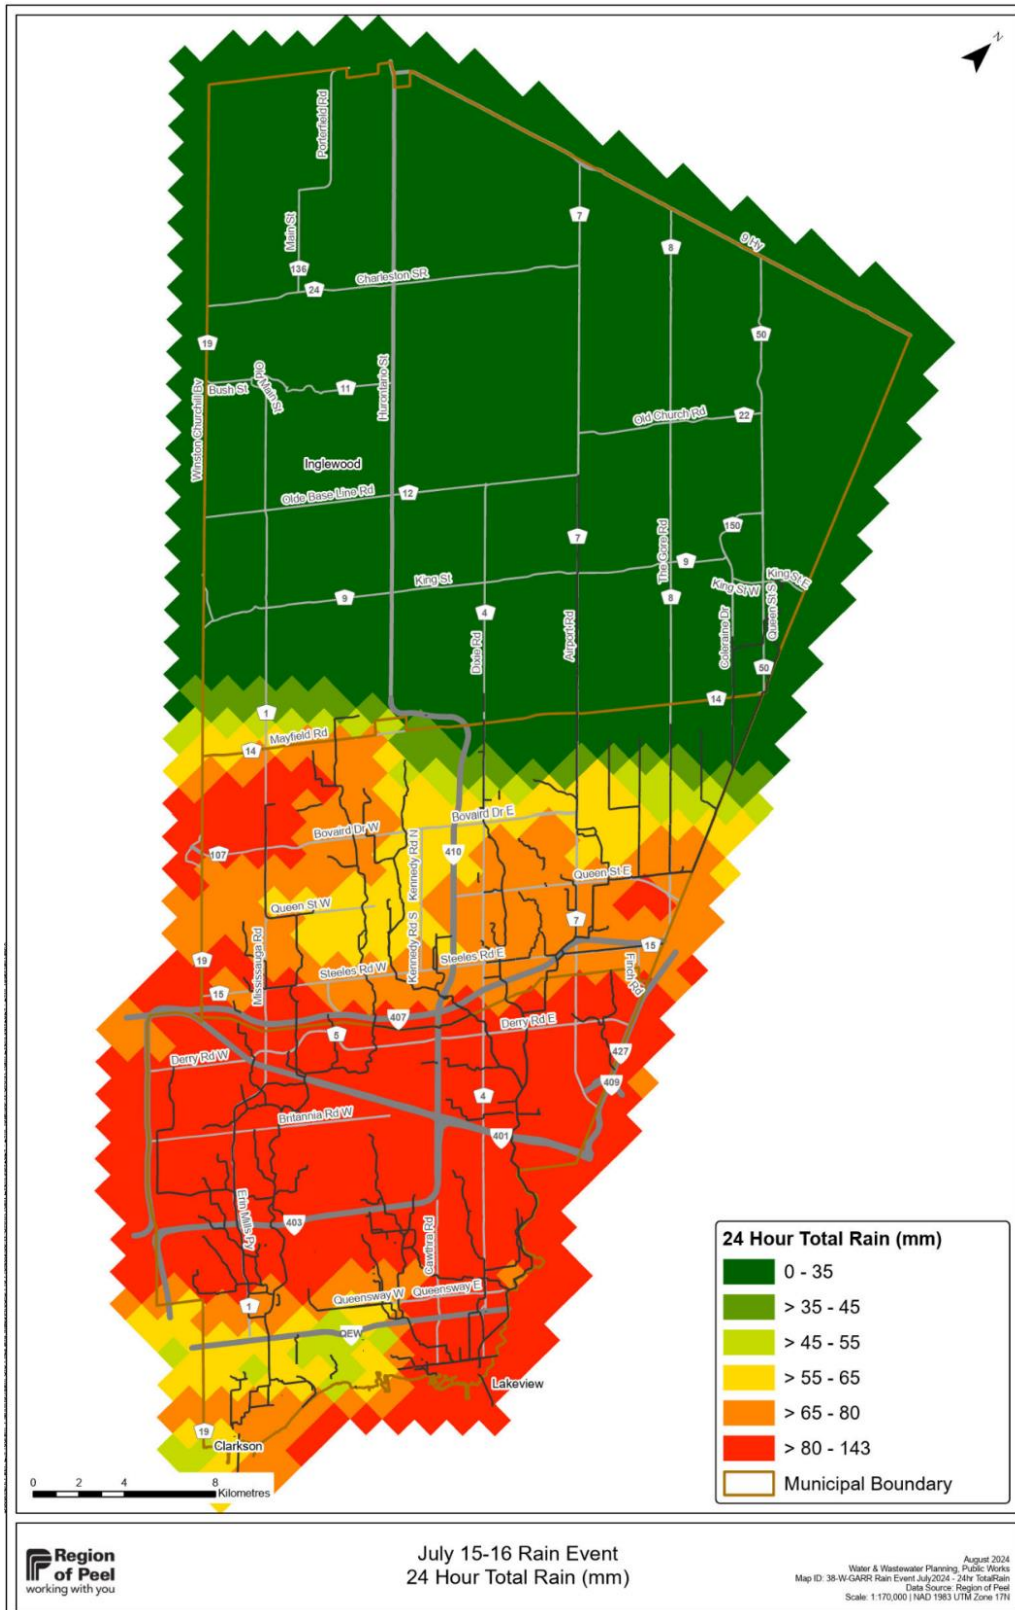

**Appendix I  
Peel Region Response to July 2024 Severe Weather Event**

**Rainfall Maps July 16, 2024 Severe Weather Event**

# Appendix I Peel Region Response to July 2024 Severe Weather Event

## Rainfall Maps July 16, 2024 Severe Weather Event