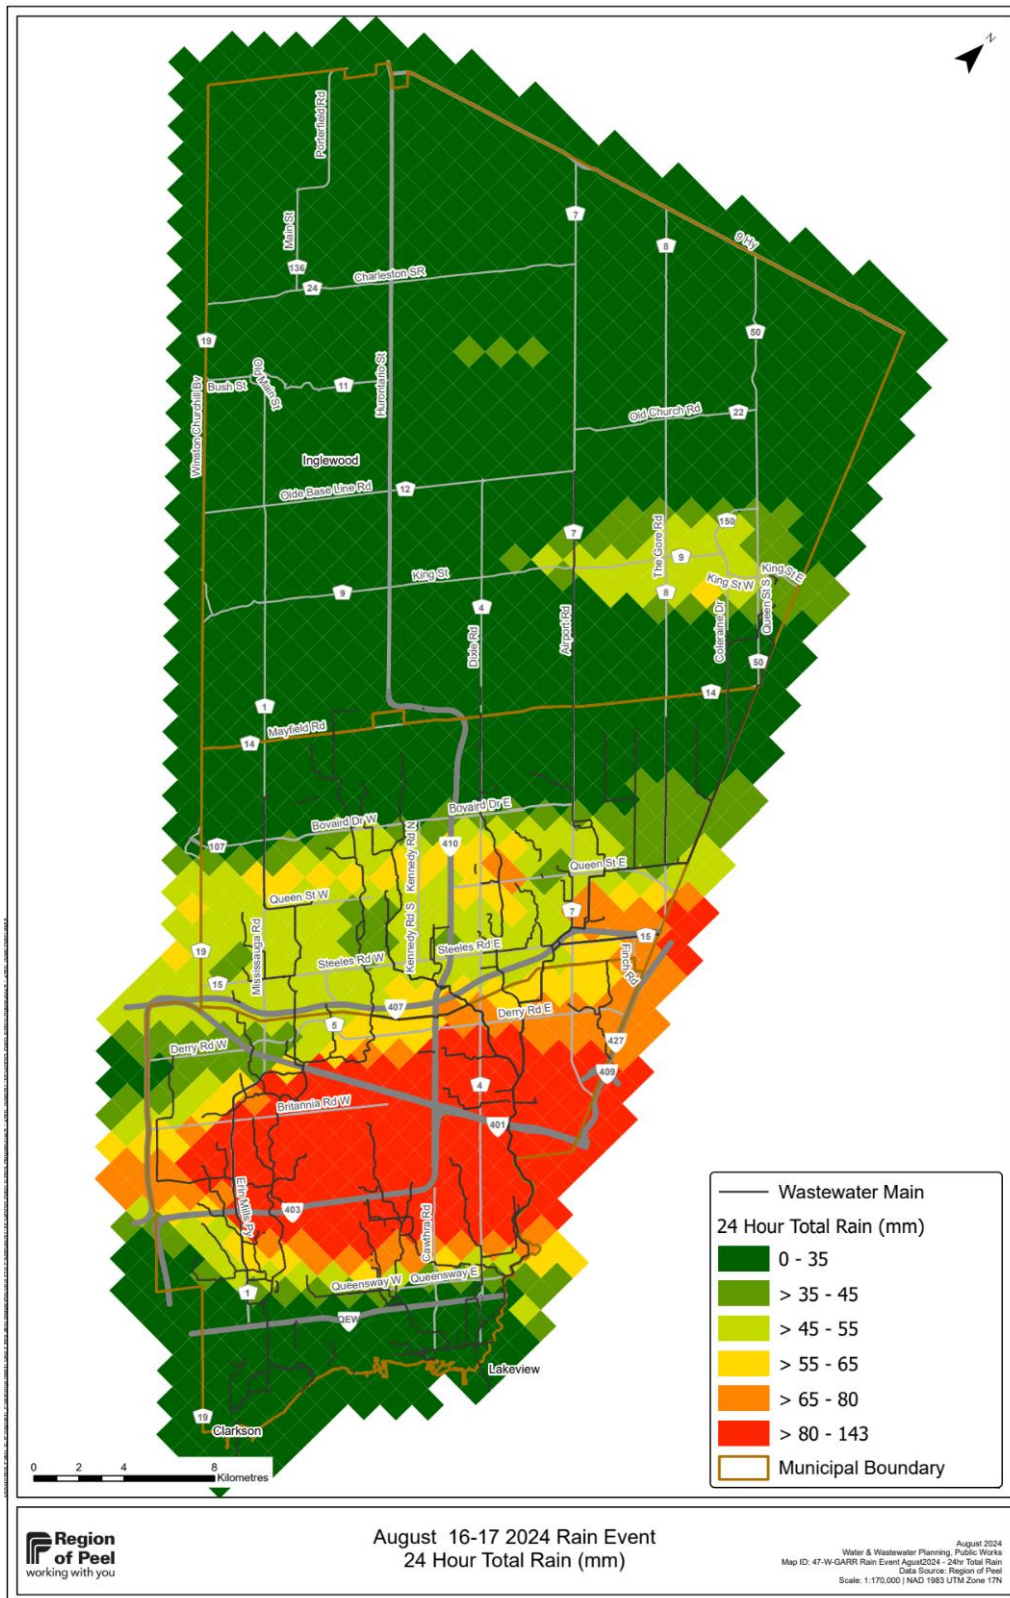

# Appendix II Peel Region Response to July 2024 Severe Weather Event

## Rainfall Maps August 17, 2024 Severe Weather Event

**Appendix II  
Peel Region Response to July 2024 Severe Weather Event**

**Rainfall Maps August 17, 2024 Severe Weather Event**