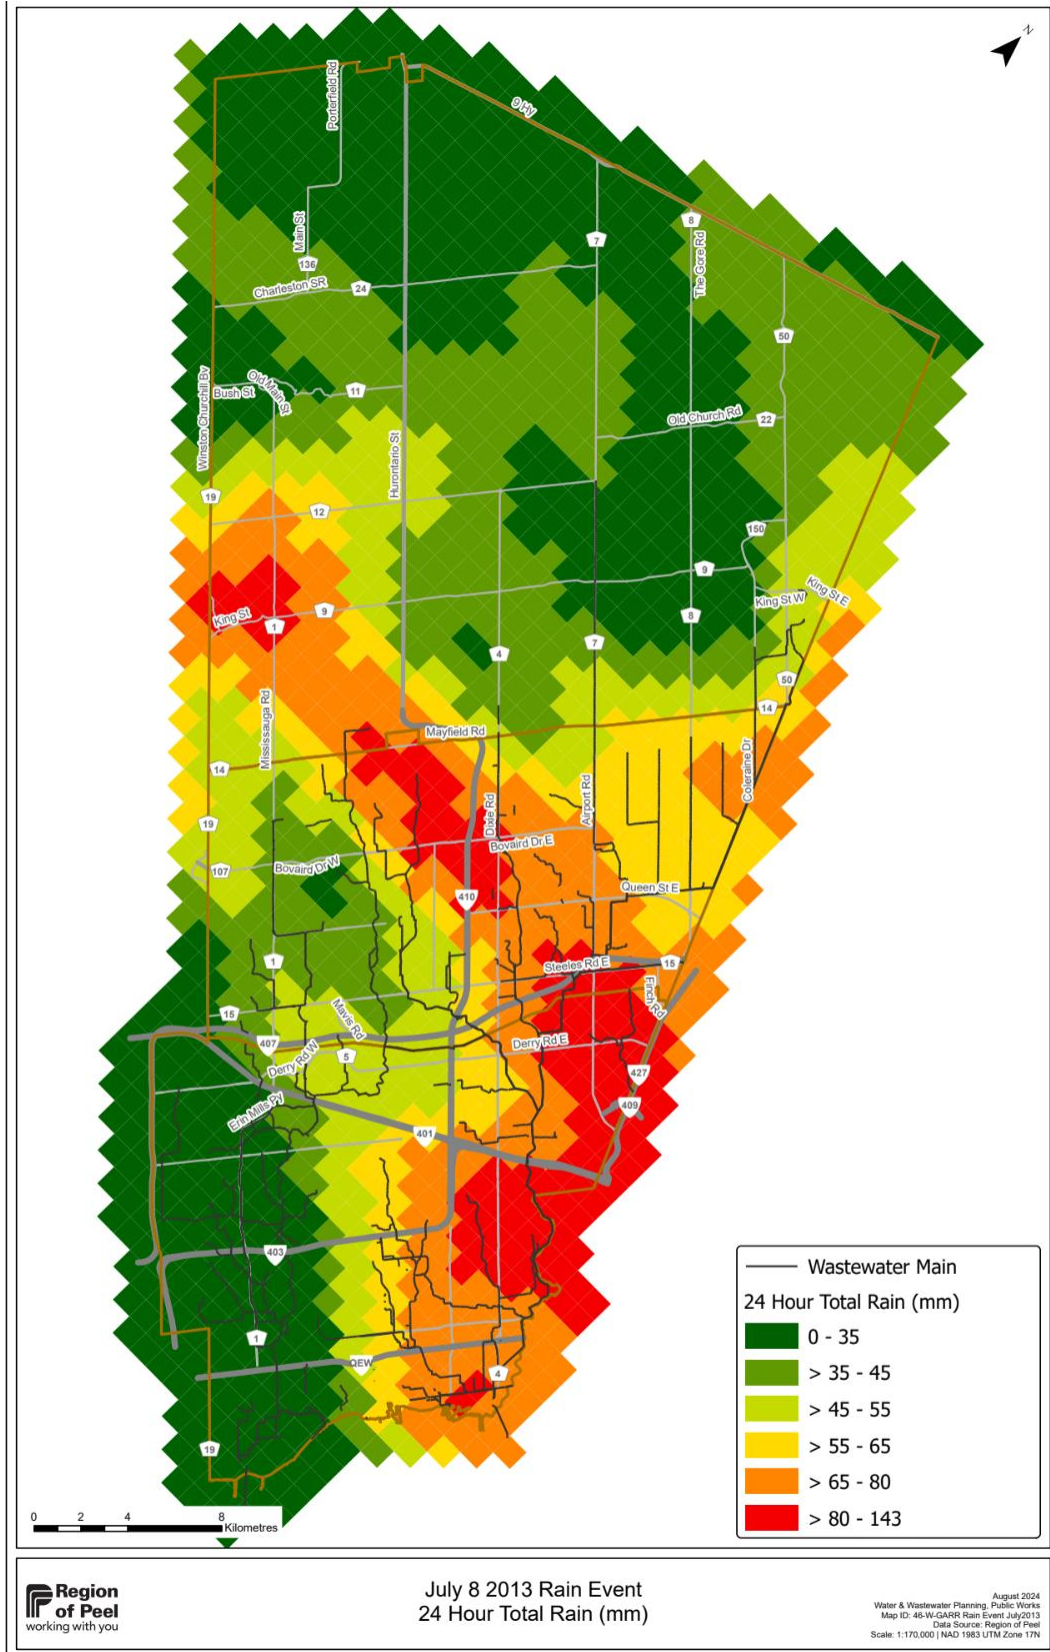

**Appendix III
Peel Region Response to July 2024 Severe Weather Event**

Rainfall Maps July 2013 Severe Weather Event

**Appendix III
Peel Region Response to July 2024 Severe Weather Event**

Rainfall Maps July 2013 Severe Weather Event