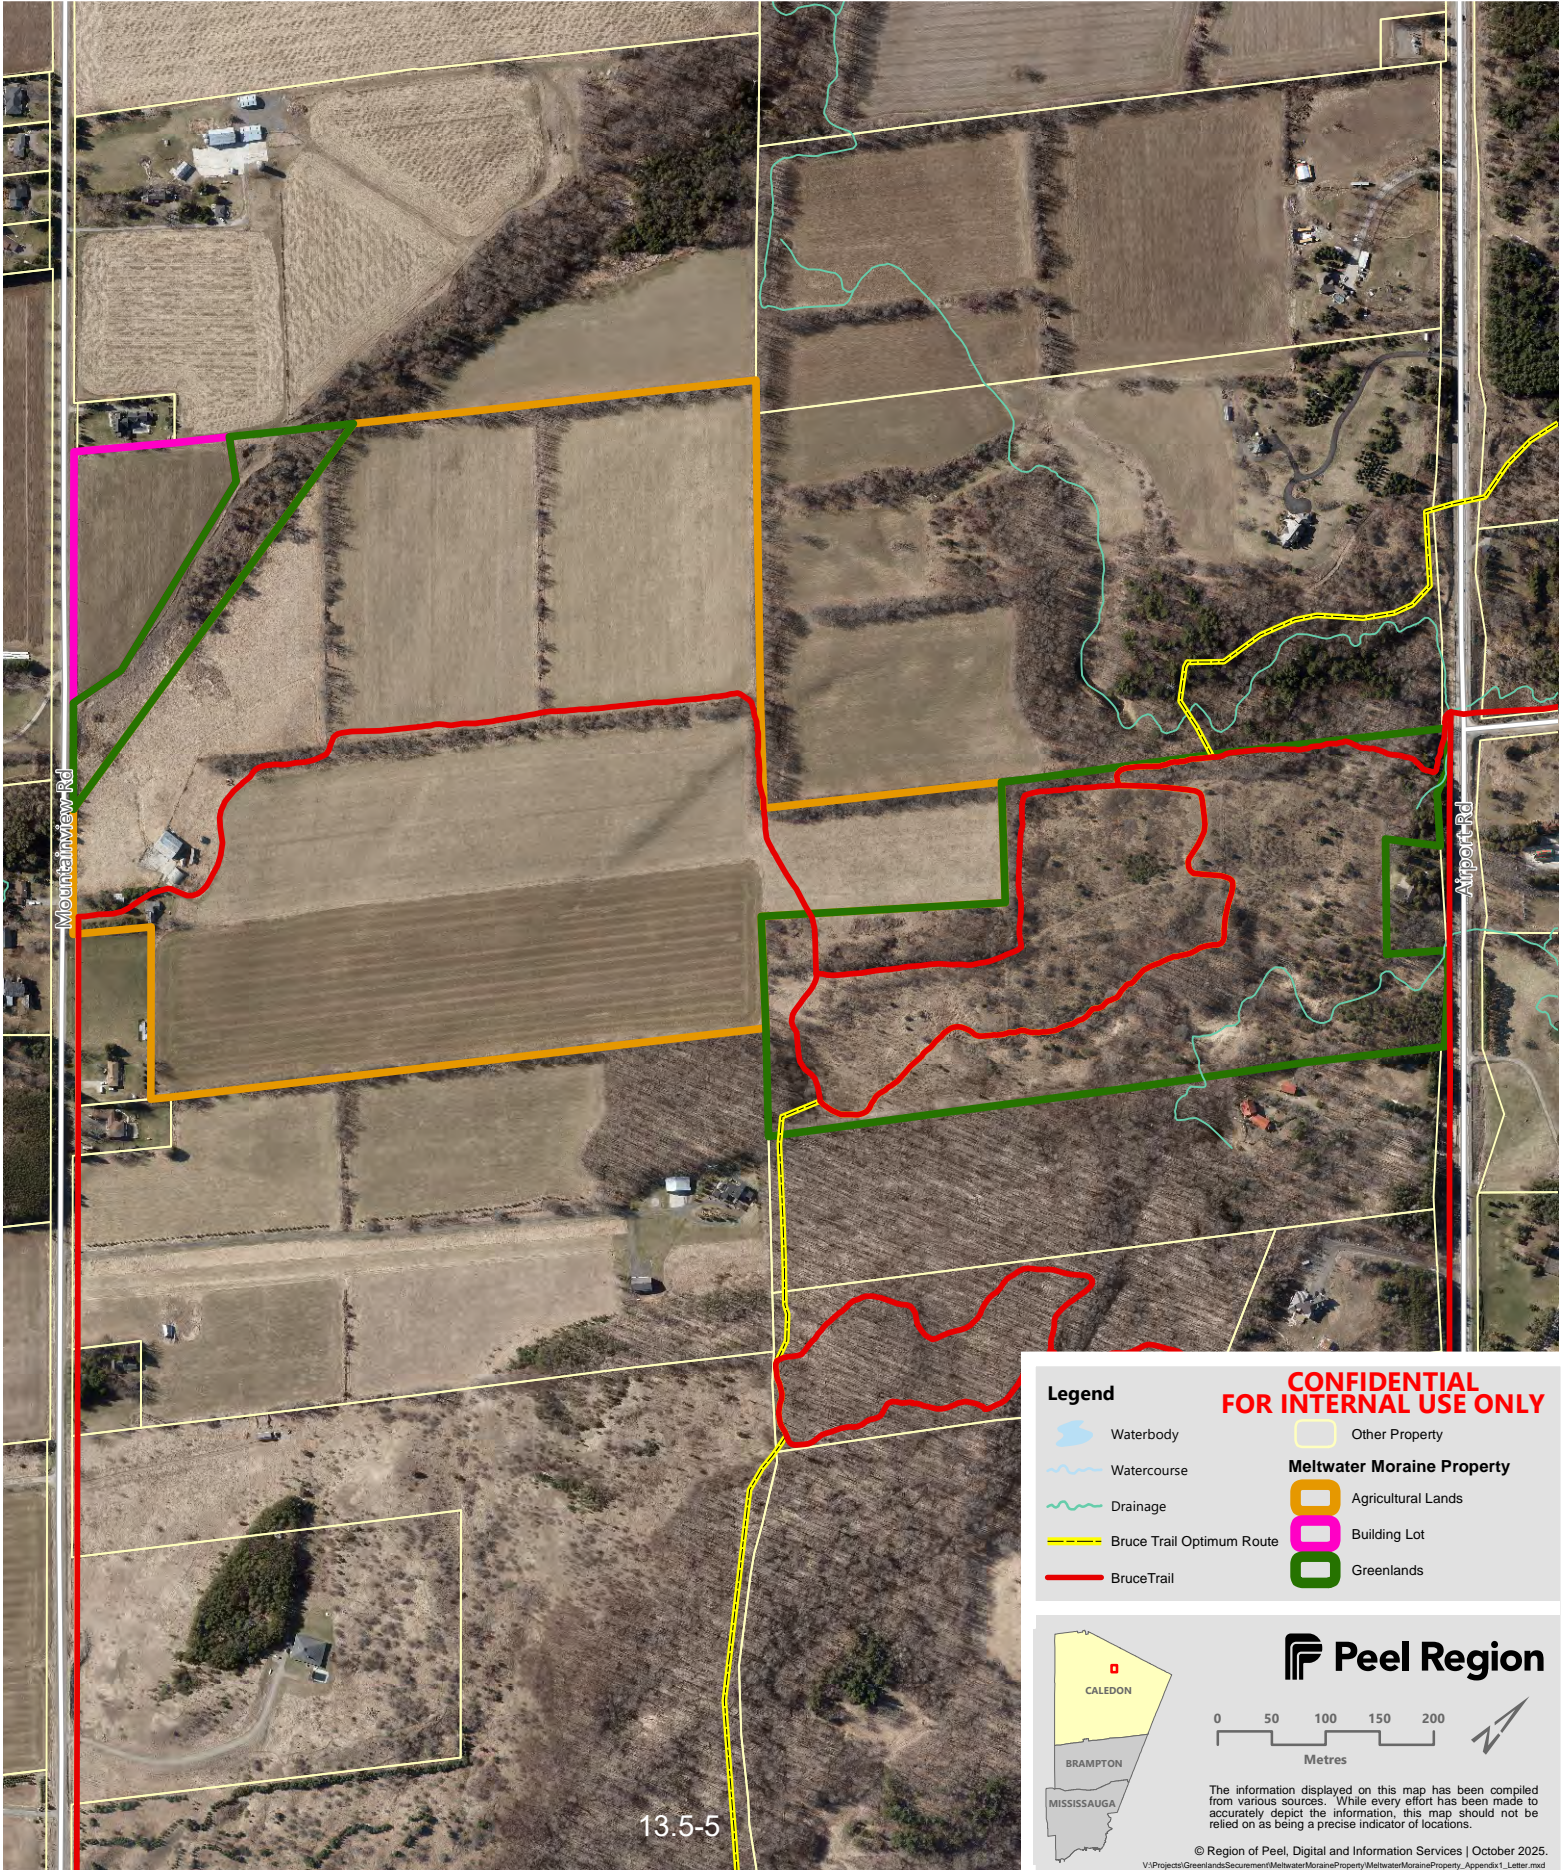

Property Map

CONFIDENTIAL FOR INTERNAL USE ONLY

Legend	Other Property
Waterbody	Meltwater Moraine Property
Watercourse	Agricultural Lands
Drainage	Building Lot
Bruce Trail Optimum Route	Greenlands
Bruce Trail	

Peel Region

0 50 100 150 200 Metres

The information displayed on this map has been compiled from various sources. While every effort has been made to accurately depict the information, this map should not be relied on as being a precise indicator of locations.